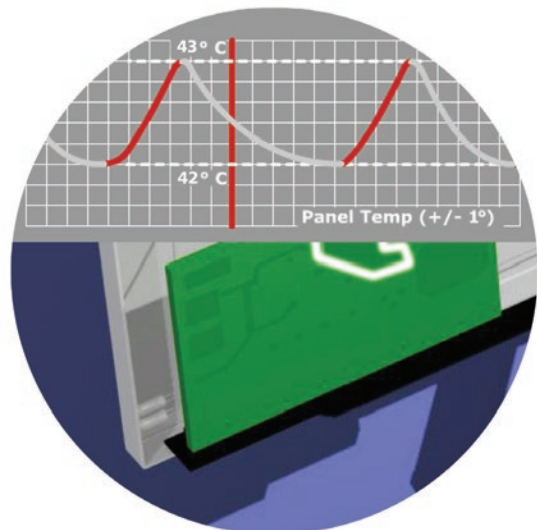

Preset Temperature Ranges

ON

OFF

Standard Range - 70°C

ON

OFF

Safe to Touch (STT) Range - 55°C

ON