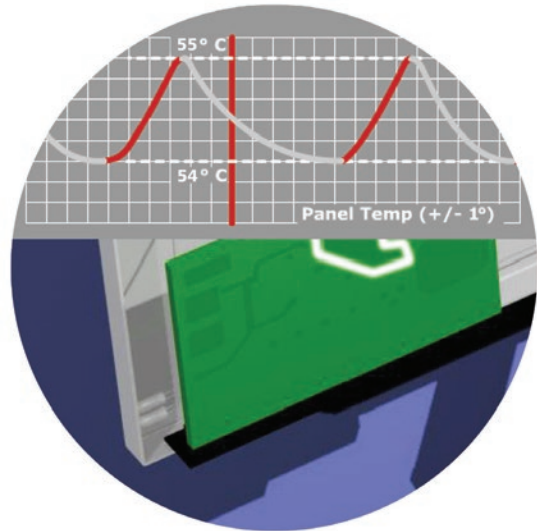

Preset Temperature Ranges

ON

OFF

Standard Range - 70°C

ON

OFF

Safe to Touch (STT) Range - 55°C

ON