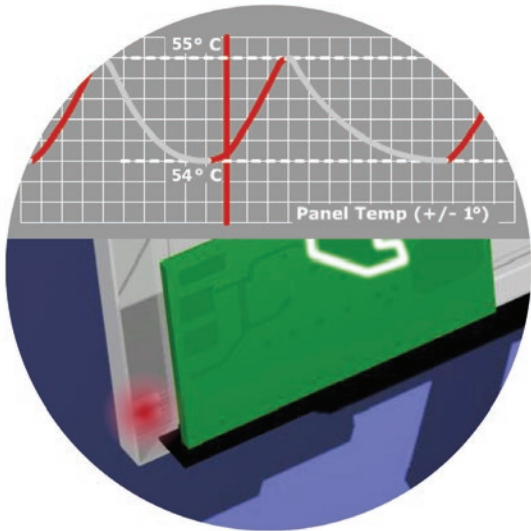

Preset Temperature Ranges

ON

OFF

Standard Range - 70°C

ON

OFF

Safe to Touch (STT) Range - 55°C

ON