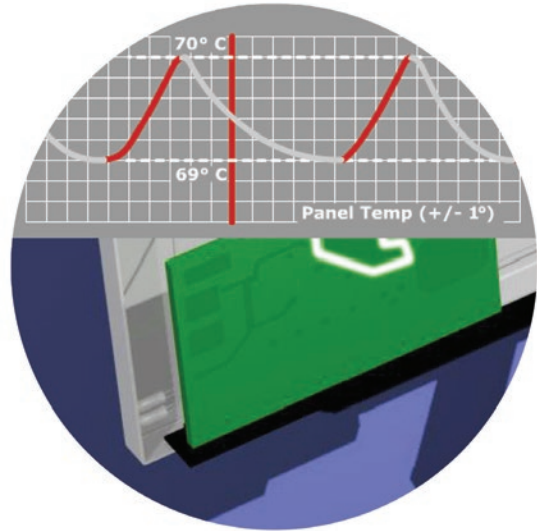

Preset Temperature Ranges

ON

OFF

Standard Range - 70°C

ON

OFF

Safe to Touch (STT) Range - 55°C

ON