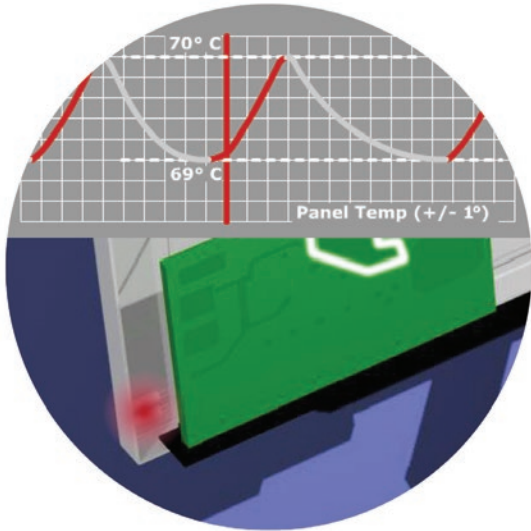

Preset Temperature Ranges

ON

OFF

Standard Range - 70°C

ON

OFF

Safe to Touch (STT) Range - 55°C

ON