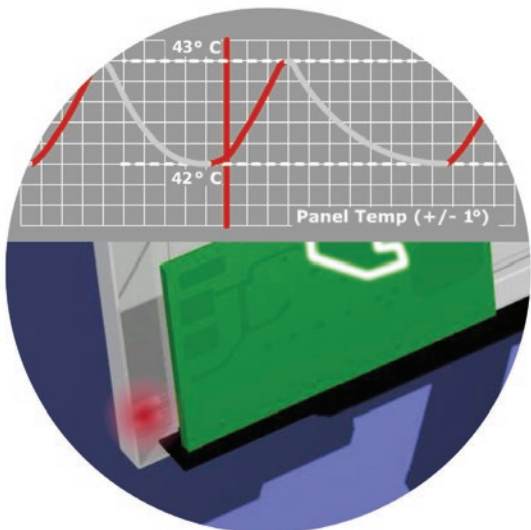

Preset Temperature Ranges

ON

OFF

Standard Range - 70°C

ON

OFF

Safe to Touch (STT) Range - 55°C

ON