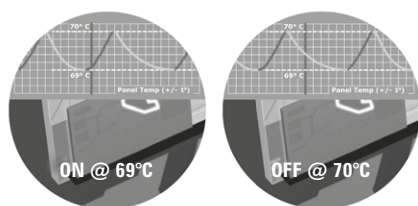

ALSO AVAILABLE IN HORIZONTAL FORMAT, WHEN ORDERING SIMPLY CHANGE THE LAST LETTER OF THE MODEL FROM 'V' TO 'H'

- **Selected Powder Coated RAL COLOURS available for additional charge to Line Ref. 20.1 to 22.8**

TEMPERATURE RANGE: STANDARD 70°C

Sharrocks Street, Wolverhampton WV1 3RP

Tel: **01902 457575** Fax: **01902 457797** Email: **sales@ecolec.co.uk** Website: **www.ecolec.co.uk**