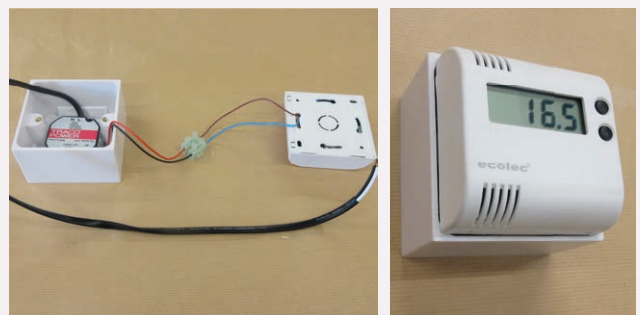

This is a time switch only for hot water immersion on (power 100%), standby (power 0%)
This is not a thermostat

WIRED DIGITAL

230v AC

MZ 01+
Mains Kit

MZ 02+
Mains Kit

MZ 03
CTS+
Mains Kit

This is a time switch only for hot water immersion on (power 100%), standby (power 0%)
This is not a thermostat

Battery Kit MZ-01, MZ-02

Gateway
Range 30m

Wireless Thermostat
Range 30m

MZ-01

MZ-02

MZ Ecolec Starter Kit
including 1x MZ01

MZ Ecolec Care Starter Kit
including 1x MZ02

CONTROLLERS

MK1 230V Mains Kit

Better control saves energy, saves money

Department of Energy & Climate change state (2013) that 83% of a domestic energy bill is made up of 66% to domestic heating and 17% to hot water. Managing and controlling your heat "Where you want it, when you want it" is more efficient, saving money.