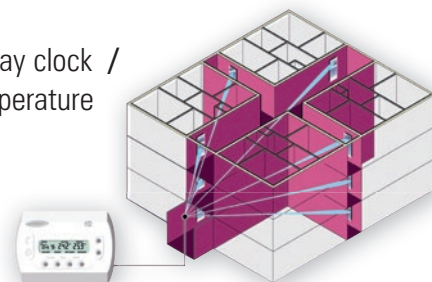

REF: POWDER COATED SILVER

REF: POWDER COATED WHITE

REF: POWDER COATED BLACK

RADIATOR (RECEIVER) KEY FEATURES:

4mm silver mirrored glass / Simply wire the heater to a fuse spur / Hidden wiring / No need to manually switch heaters "on" or "off"

WIRELESS CONTROLLER (TRANSMITTER) KEY FEATURES:

Keylock mode / Simple to Programme / Up to 6 temperature settings per day / 7 day clock / Advance mode / Economy mode / Holiday mode / Boost Mode / Inbuilt room temperature sensor / Frost protection / Powered by 2 x 1.5v Alkaline batteries

The TX control unit sends a 433MHz radio signal to each "registered" heater within a radius of 30 metres. Each RX panel heater has an inbuilt receiver designed to respond to a signal from the WCT 100/RX.