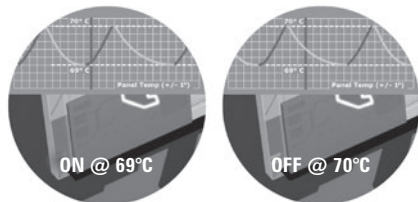

TEMPERATURE RANGE - STANDARD 70°C

Sharrocks Street, Wolverhampton WV1 3RP

Tel: 01902 457575 Fax: 01902 457797 Email: sales@ecolec.co.uk Website: www.ecolec.co.uk