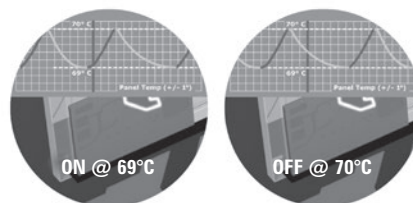

TEMPERATURE RANGE: STANDARD 70°C

5 x 500D/PC/IP44/MR/LED/V
- Glass Mirror, Powder Coated White
- 500x500x44mm

Trapezium / UK Registered Design GB4004432

Sharrocks Street, Wolverhampton WV1 3RP

Tel: 01902 457575 Fax: 01902 457797

Email: auratherm@ecolec.co.uk Website: www.ecolec.co.uk/auratherm