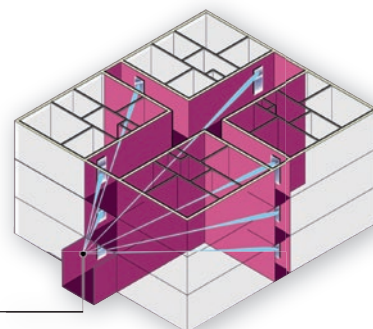

RADIATOR (RECEIVER) KEY FEATURES:

Simply wire the heater to a fuse spur / Hidden wiring /

No need to manually switch heaters "on" or "off" if using wireless controller

WIRELESS HEATER TIMER & LED DIMMER (TRANSMITTER) KEY FEATURES:

4 Hour timer / LED light dimmer / Simple to Programme / Powered by 2 x 1.5v Alkaline batteries

The TX control unit sends a 433MHz radio signal to each "registered" heater within a radius of 30 metres. Each RX panel heater has an inbuilt receiver designed to respond to a signal from the WCT 600/TX.

SPECIFICATION:

LINE REF	CODE	DIMENSIONS (H X W X D) MM	LED (WATTS)	ELEMENT (WATTS)	OUTPUT (WATTS)	OUTPUT (BTU'S)
Powder Coated White						
17.1	AUR 500D/PC/IP44/MR/LED/V	500 x 500 x 44	10	500	300	1023
17.2	AUR 1000D/PC/IP44/MR/LED/V	1000 x 500 x 44	20	1000	600	2046
17.3	AUR 1500D/PC/IP44/MR/LED/V	1500 x 500 x 44	30	1500	900	3070
17.4	AUR 750D/SB/PC/IP44/MR/LED/V	1500 x 250 x 44	30	750	450	2046