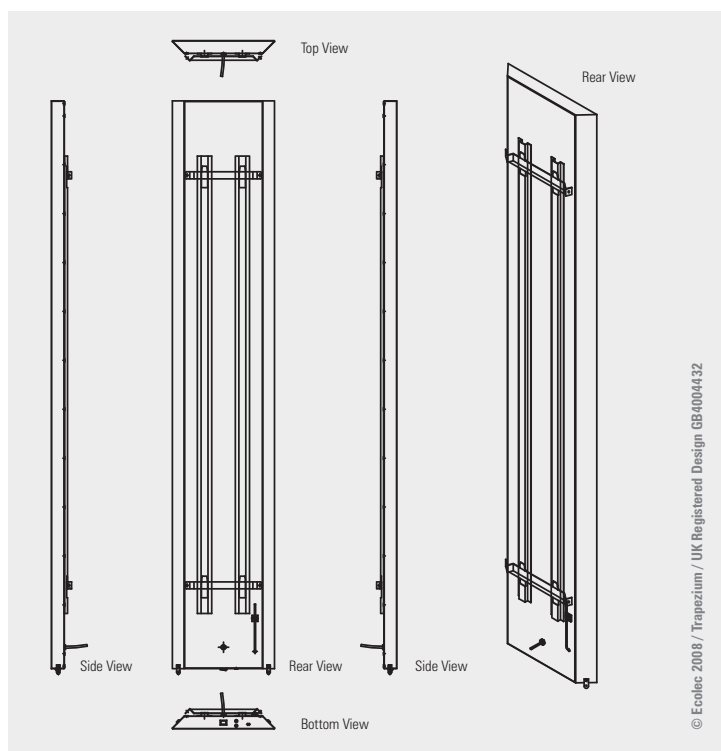

RADIATOR (RECEIVER) KEY FEATURES:

Simply wire the heater to a fuse spur / Hidden wiring /

No need to manually switch heaters "on" or "off" if using wireless controller

WIRELESS HEATER TIMER & LED DIMMER (TRANSMITTER) KEY FEATURES:

4 Hour timer / LED light dimmer / Simple to Programme / Powered by 2 x 1.5v Alkaline batteries

The TX control unit sends a 433MHz radio signal to each "registered" heater within a radius of 30 metres. Each RX panel heater has an inbuilt receiver designed to respond to a signal from the WCT 600/TX.

SPECIFICATION:

LINE REF	CODE	DIMENSIONS (H X W X D) MM	LED (WATTS)	ELEMENT (WATTS)	OUTPUT (WATTS)	OUTPUT (BTU'S)
Powder Coated White						
17.1	AUR 500D/PC/IP44/MR/LED/V	500 x 500 x 44	10	500	300	1023
17.2	AUR 1000D/PC/IP44/MR/LED/V	1000 x 500 x 44	20	1000	600	2046
17.3	AUR 1500D/PC/IP44/MR/LED/V	1500 x 500 x 44	30	1500	900	3070
17.4	AUR 750D/SB/PC/IP44/MR/LED/V	1500 x 250 x 44	30	750	450	2046

DIAGRAM:

TEMPERATURE RANGE: STANDARD 70°C

5 x 500D/PC/IP44/MR/LED/V
- Glass Mirror, Powder Coated White
- 500x500x44mm

Trapezium / UK Registered Design GB4004432

Sharrocks Street, Wolverhampton WV1 3RP

Tel: 01902 457575 Fax: 01902 457797

Email: auratherm@ecolec.co.uk Website: www.ecolec.co.uk/auratherm