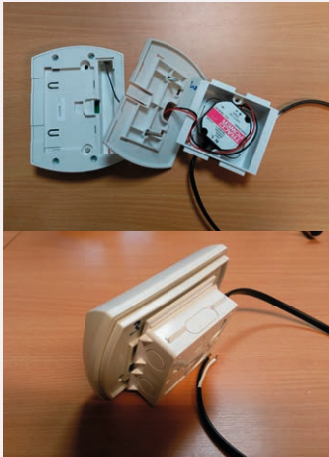

MK1 230V Mains Kit

KEY FEATURES:

Mains powered, removing the need for Alkaline batteries / **Junction box not supplied.**

For use on WCT100/TX, WCT500TX/70, WCT500TX/55, WCT300/TX

HOW THE SYSTEM WORKS

The TX control unit sends a 433MHz radio signal to each "registered" heater within a radius of 30 metres.

Each RX panel heater has an inbuilt receiver designed to respond to a signal from any WCT Controller.