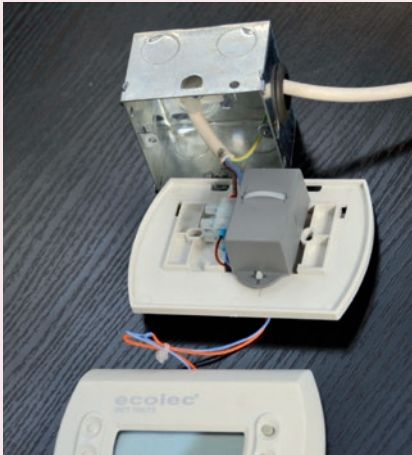

WCT 500/TX/70

KEY FEATURES:

Simple to Programme / Surface Temperature control / Up to 6 temperature settings per day / 7 day clock / Advance mode / Holiday mode / Keylock mode / Economy mode / Boost Mode / Inbuilt room temperature sensor / Frost protection / Powered by 2 x 1.5v Alkaline batteries

WCT 300TX Landlord Control

KEY FEATURES:

Simple to Programme / Landlord set program and self-setting clock / User can only adjust room temperature / 7 day clock / Advance mode / Holiday mode / Keylock mode / Economy mode / Boost Mode / Inbuilt room temperature sensor / Frost protection / Powered by 2 x 1.5v Alkaline batteries

MK1 230V Mains Kit

KEY FEATURES:

Mains powered, removing the need for Alkaline batteries / Complete with junction box.

For use on WCT100/TX, WCT500TX/70, WCT500TX/55, WCT300/TX

HOW THE SYSTEM WORKS

The TX control unit sends a 433MHz radio signal to each "registered" heater within a radius of 30 metres.