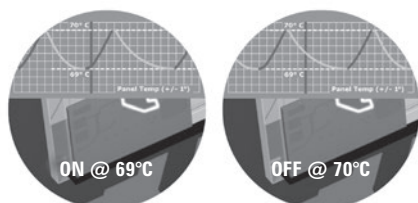

TEMPERATURE RANGE: STANDARD 70°C

Sharrocks Street, Wolverhampton WV1 3RP

Tel: 01902 457575 Fax: 01902 457797 Email: sales@ecolec.co.uk Website: www.ecolec.co.uk