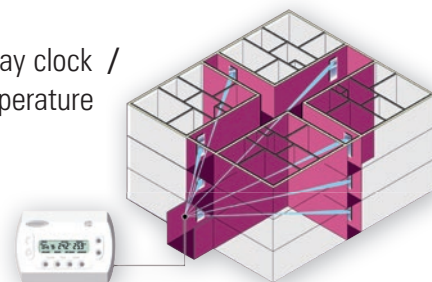

Uniclass L7522	EPIC L22
CI/SfB (56.84)	X

SPACE SAVING VERTICAL IP44 COLOURED GLASS RADIATORS

with Wireless Time and Temperature Control

A new exciting and innovative product for the bathroom, hallway and bedroom!

RADIATOR (RECEIVER) KEY FEATURES:

Ebony black gloss tempered glass / Simply wire the heater to a fuse spur / Hidden wiring / No need to manually switch heaters "on" or "off"

WIRELESS CONTROLLER (TRANSMITTER) KEY FEATURES:

The TX control unit sends a 433MHz radio signal to each "registered" heater within a radius of 30 metres. Each RX panel heater has an inbuilt receiver designed to respond to a signal from the WCT 100/RX.